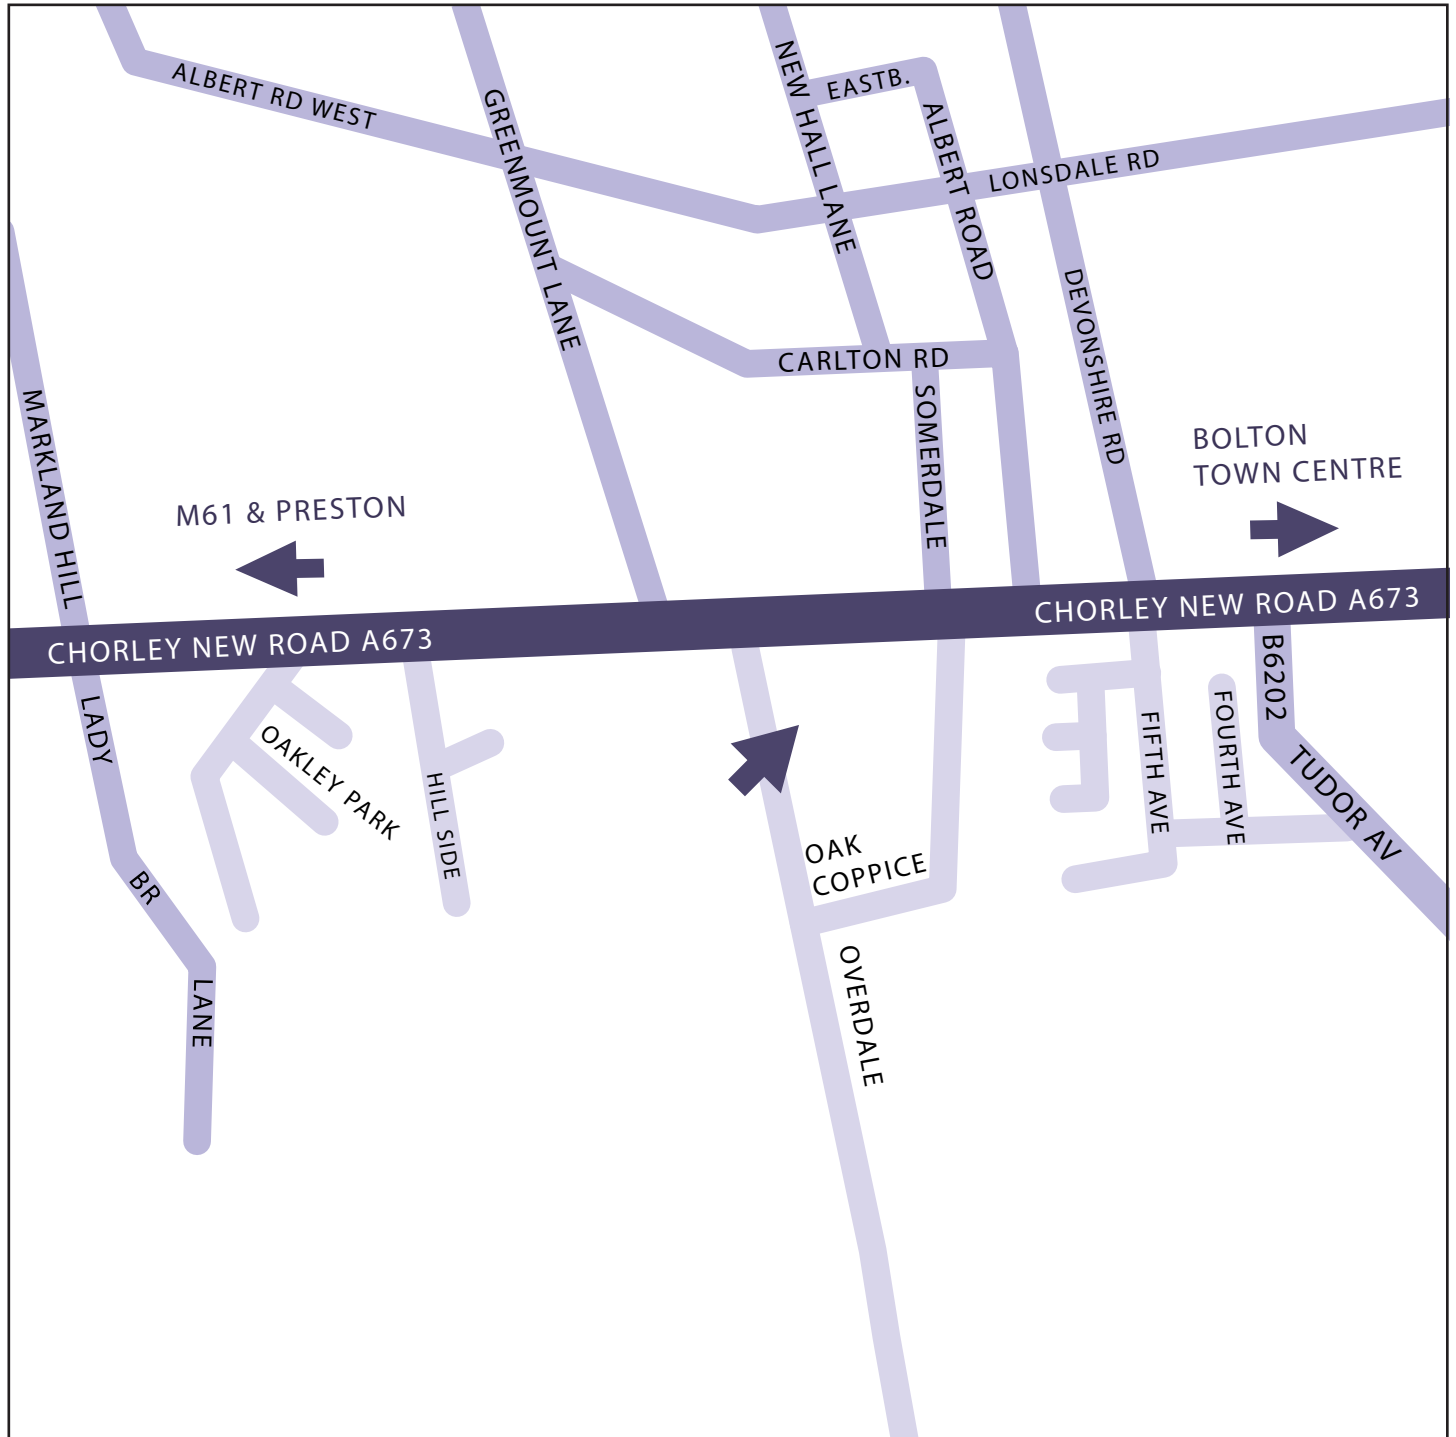

newman clinic

FREEPHONE
0800 5422023

Greater Manchester

Newlands Medical Centre, 315 Chorley New Road, Bolton BL1 5BP
Freephone 0800 542 2023

Journey Information

Free car parking is available on-site. Access by motorways M61, M62, M6 and M65. Manchester Airport and Liverpool John Lennon Airport are both within easy access by rail and road (30 minutes by road).